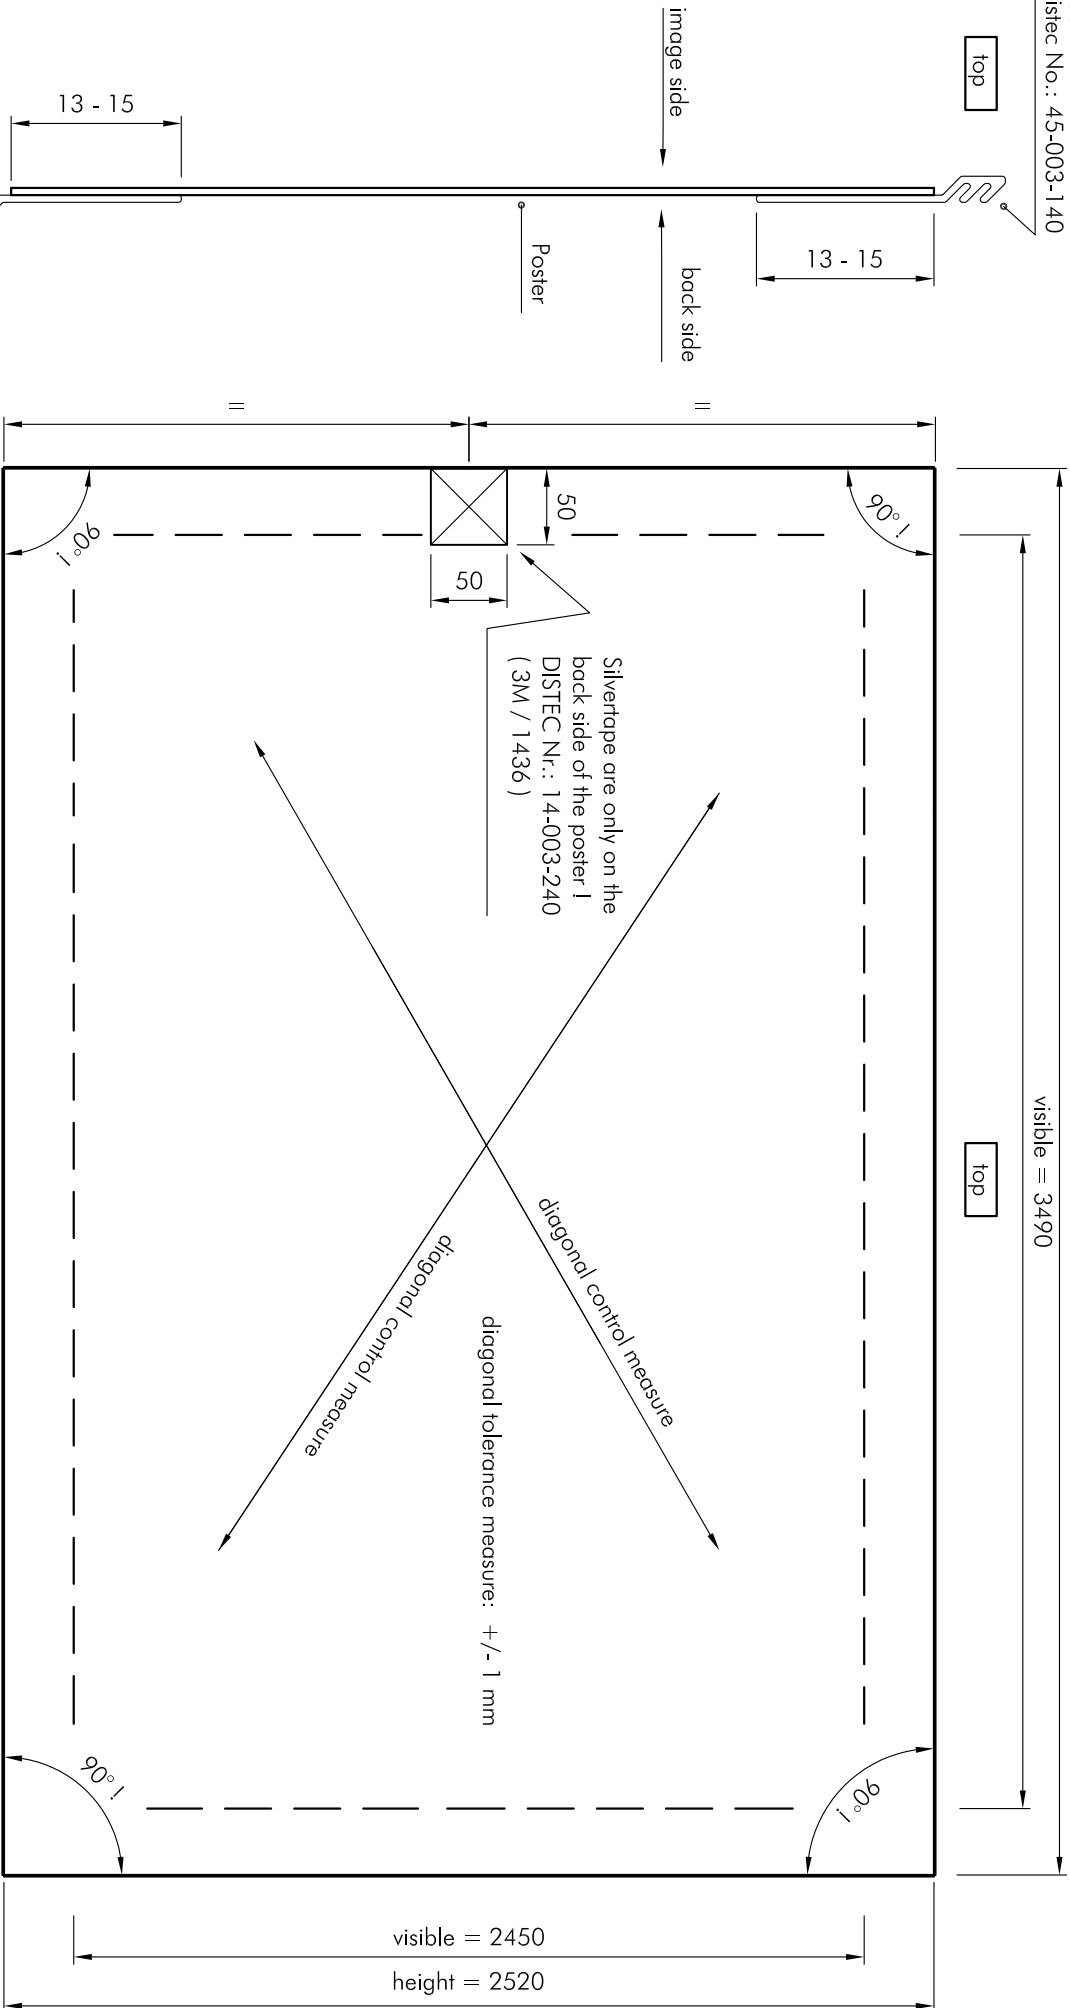

Zipper - 2  
Distec No.: 45-003-140

top

width = 3560  
visible = 3490

top

Zipper - 2  
Distec No.: 45-006-140